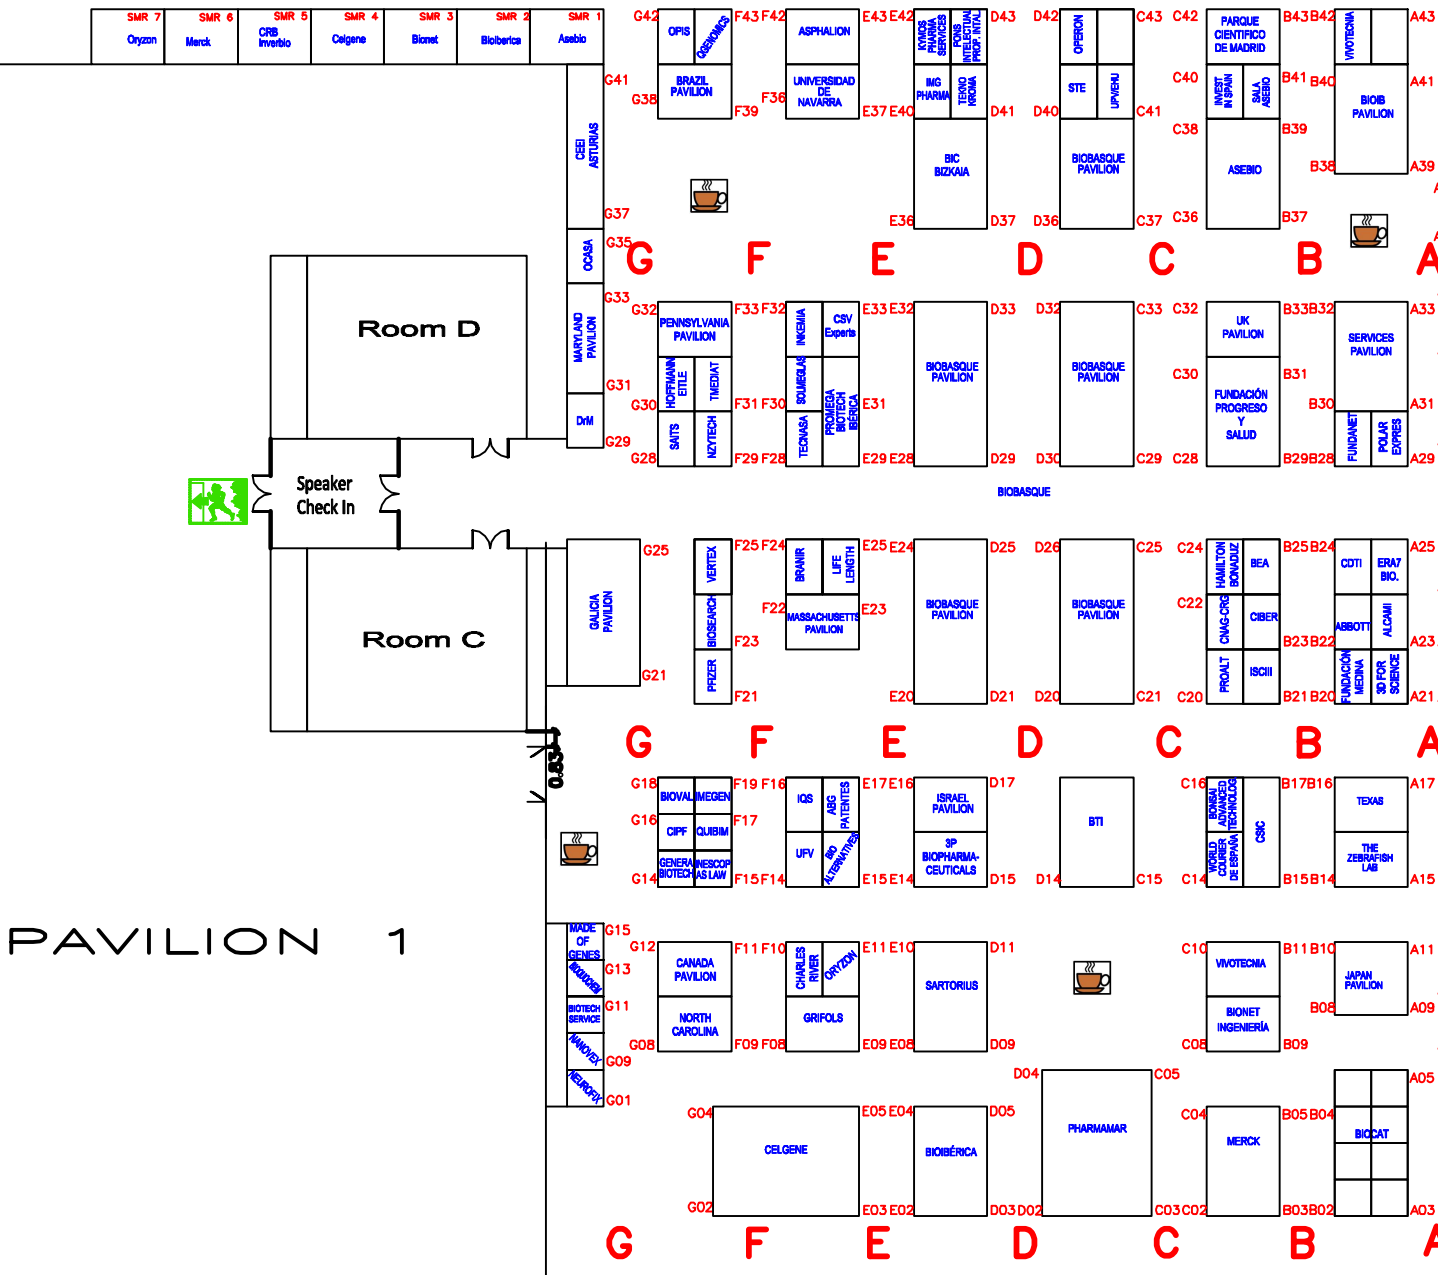

Cortinas

Cortinas

PARTNERING

Sponsor Meeting Booth

EXHIBITION AREA

PAVILION 1

MAIN ENTRANCE

B.I.E. (80x30 cm.)