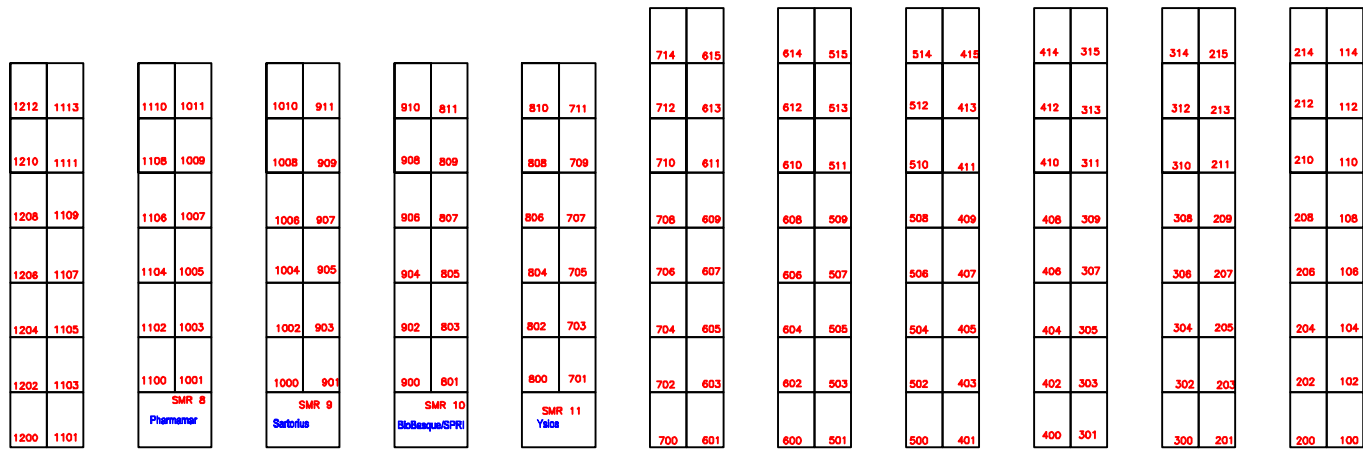

Cortinas

Cortinas

PARTNERING

Sponsor Meeting Booth

EXHIBITION AREA

PAVILION 1

MAIN ENTRANCE

B.I.E. (80x30 cm.)